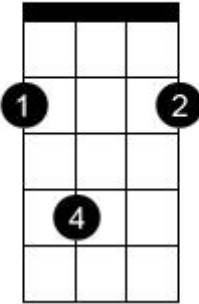

Chord diagram for Hotel California

Bm

F#7

Asus2

Esus2

G

D

Em7