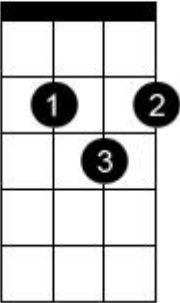

Chord diagram for Hotel California

Bm

F#7

Asus2

Esus2

G

D

Em7