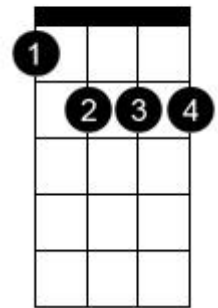

Alternative chords and fingering

F#7

F#7

F#

F#

Aadd2

A

Esus2

E9

E9

E