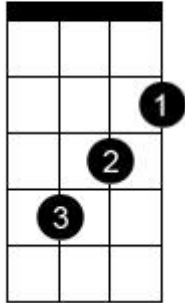

Chord diagram for Hotel California

Bm

F#7

Asus2

Esus2

G

D

Em7

Em