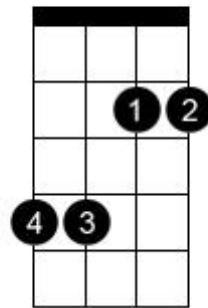

Alternative chords and fingering

F#7

F#7

F#

F#

Aadd2

A

Esus2

E9

E9

E