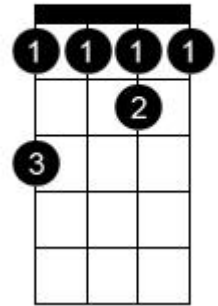

Chord diagram for Hotel California

Bm

F#7

Asus2

Esus2

G

D

Em7

Em

Alternative chords and fingering

F#7

F#7

F#

F#

Aadd2

A