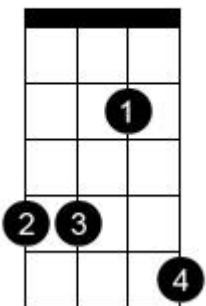

Alternative chords and fingering

F#7

F#7

F#

F#

Aadd2

A

Esus2

E9

E9

E