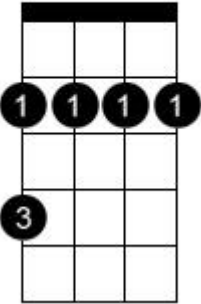

Chord diagram for Hotel California

Bm

F#7

Asus2

Esus2

G

D

Em7