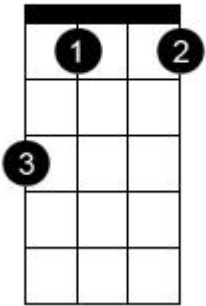

Alternative chords and fingering

F#7