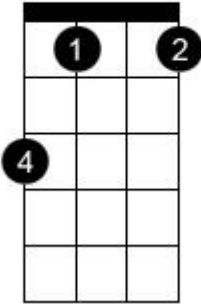

Chord diagram for Hotel California

Bm

F#7

Asus2

Esus2

G

D

Em7