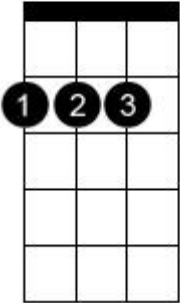

Chord diagram for Hotel California

Bm

F#7

Asus2

Esus2

G

D

Em7