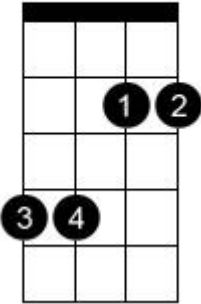

Chord diagram for Hotel California

Bm

F#7

Asus2

Esus2

G

D

Em7