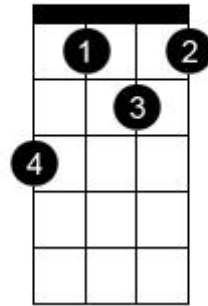

Chord diagram for Hotel California

Bm

F#7

Asus2

Esus2

G

D

Em7

Em

Alternative chords and fingering

F#7

F#7

F#

F#

Aadd2

A