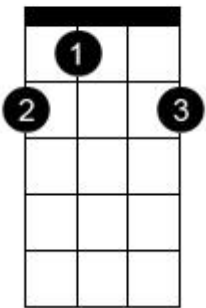

Chord diagram for Hotel California

Bm

F#7

Asus2

Esus2

G

D

Em7

Em

Alternative chords and fingering

F#7

F#7

F#

F#

Aadd2

A