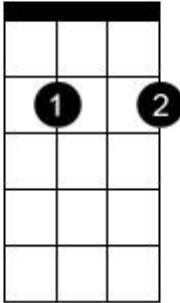

Chord diagram for Hotel California

Bm

F#7

Asus2

Esus2

G

D

Em7